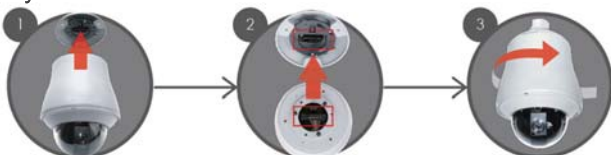

Only AC 24V Model